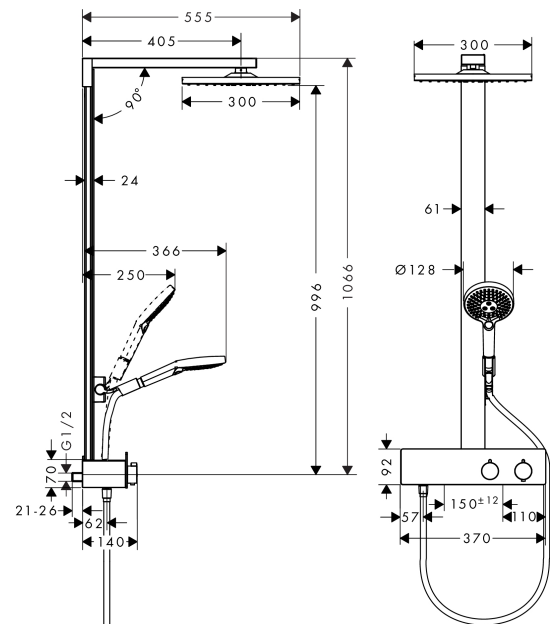

Raindance E

Showerpipe 300 1jet with ShowerTablet 350

Surfaces: **chrome** Article Number: **27361000**

Description

product features

- consists of: overhead shower, hand shower, shower thermostat, shower hose, shower holder
- maximum flow rate at 0.3 MPa: 16 l/min
- 90° position adjustable slider, pivots left and right, up and down
- will not run two outlets at same time
- overhead shower Raindance E 300 Air 1jet
- shower head size: 300 x 300 mm
- overhead shower angle adjustable
- spray type: RainAir (rain spray enriched with air)
- operating pressure: min. 0.1 MPa/max. 1.0 MPa
- fully chrome-plated spray disc
- shower arm length: 405 mm
- thermostat ShowerTablet 350
- shelf finish: aluminium anodized
- safety lock at 40° C
- outlets controlled via turning handle
- installation type: exposed installation

Technology

Design awards

Product image

Scale drawing

Raindance E

Showerpipe 300 1jet with ShowerTablet 350

Surfaces: **chrome** Article Number: **27361000**

Flowchart